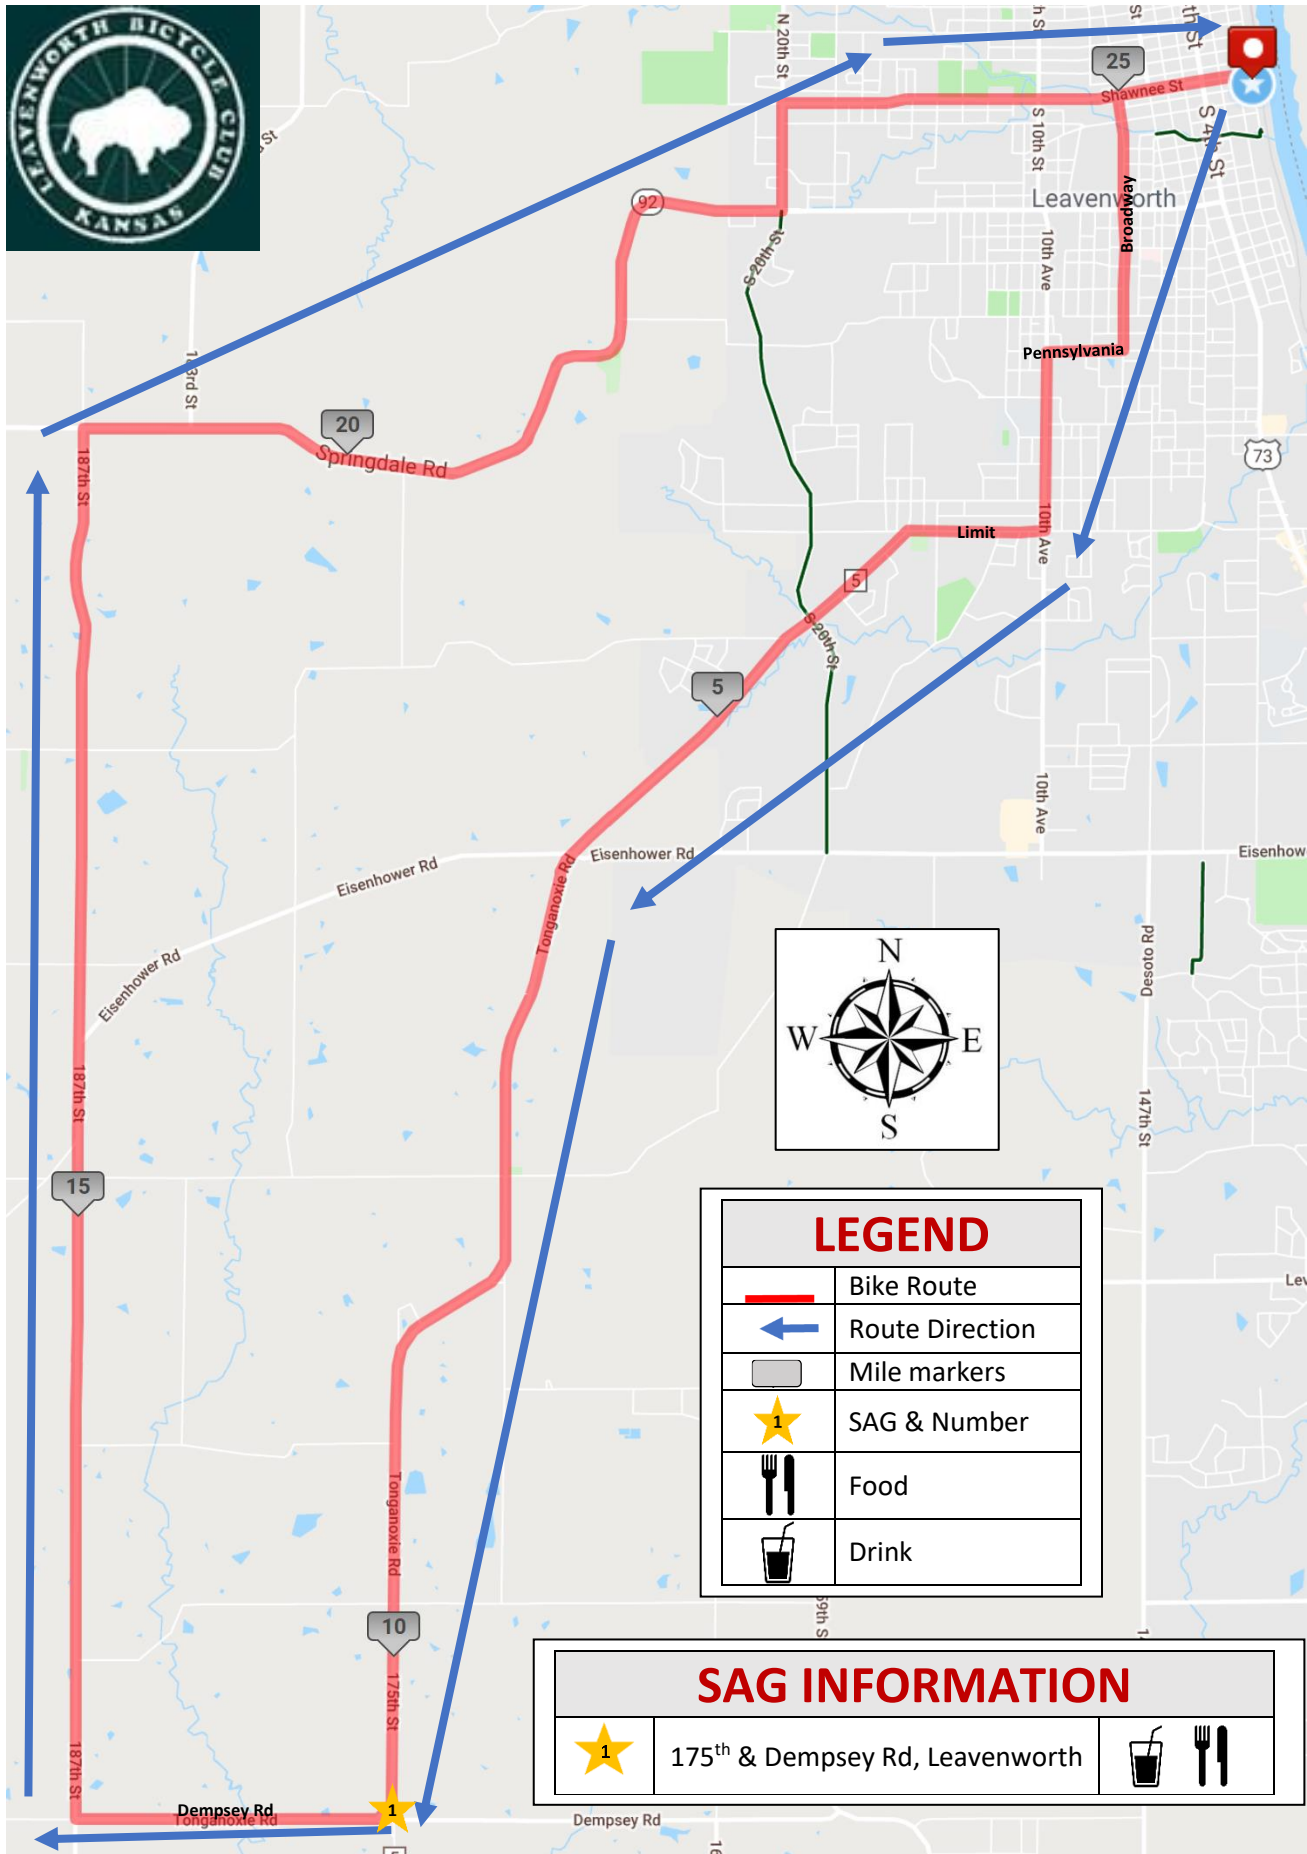

BUFFALO BILL CENTURY RIDE – 25 Mile Route

LEGEND	
	Bike Route
	Route Direction
	Mile markers
	SAG & Number
	Food
	Drink

SAG INFORMATION		
	175 th & Dempsey Rd, Leavenworth	

ROUTE DIRECTIONS

1. Start at C.W. Parker Carousel Museum
 2. Go North on S. Esplanade (320 ft)
 3. Turn left onto Shawnee go West (.6 mi)
 4. Turn left onto S. Broadway go South (1.2 mi)
 5. Turn Right onto Pennsylvania go West (.3 mi)
 6. Turn Left onto 10th Ave go South (2 mi)
Busy road – Be alert, groups stay right, keep it tight
 7. Turn Right onto Limit St go West (.6 mi)
 8. Turn Left onto Tonganoxie Rd go South (7 mi)
 9. Turn Right onto Dempsey Rd Go West (1.5 mi)
 10. Turn Right onto 187th St Go North (6.5 mi)
 11. Turn Right onto 92 Hwy / Springdale Rd Go East (4.16 mi)
 12. Turn Left onto 20th St Go North (.49 mi)
 13. Turn Right onto Shawnee St Go East (2.2 mi)
 14. Turn Right onto S. Esplanade St Go South (357 ft)
- YOU DID IT!!**
Come join us for food & beverages in the gym.

EMERGENCY CONTACTS

911	Medical, Police, Fire Emergency
913.683.8388	Anita Gonzalez, LBC Event Director
913.683.4222	Curtis Waite, Roving SAG

PLEASE REMEMBER:

- This is not a closed route.
- All riders must obey traffic laws.
- Exercise caution for everyone's safety.
- Ride only 2 abreast maximum. Single file on busy streets.
- Groups - keep it tight and to the right
- All riders must wear a helmet and have their bicycle in proper working condition.

HAVE FUN & KEEP THE RUBBER SIDE DOWN!